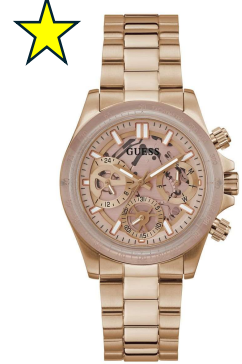

## GUESS

**GW0315L2**  
38MM RoseGold Case  
Blue Silicon  
~~\$245~~ **\$108**

**GW0605L3**  
38MM RoseGold Case  
RoseGold Bracelet  
~~\$298~~ **\$135**

**GW0650L4**  
39MM Pink Case  
Pink Bracelet  
~~\$315~~ **\$145**

**GW0439L2**  
39MM Gold Case  
Brown Leather  
~~\$368~~ **\$168**

**GW0557L2**  
39MM RoseGold Case  
RoseGold Bracelet  
~~\$398~~ **\$178**

**GW0642L1**  
36MM Giftset  
Black Leather & White Silicon  
~~\$275~~ **\$188**

**GW0808L1**  
28MM Giftset  
Gold Bracelet & Black Leather  
~~\$315~~ **\$218**

**GW0808L2**  
28MM Giftset  
Gold Bracelet & Black Leather  
~~\$355~~ **\$248**

**CS2009S1 + CS2012S2**  
38-40MM Apple Watch Band  
White Leather & Pink Silicon  
~~\$163~~ **\$98**

**GW0630G1**  
44MM Giftset  
Black Leather & Navy Silicon  
~~\$268~~ **\$188**

**GW0810G2**  
44MM Giftset  
Silver Bracelet & Black Silicon  
~~\$328~~ **\$228**

**GW0581G2**  
44MM Gold Case  
Black Leather  
~~\$328~~ **\$225**