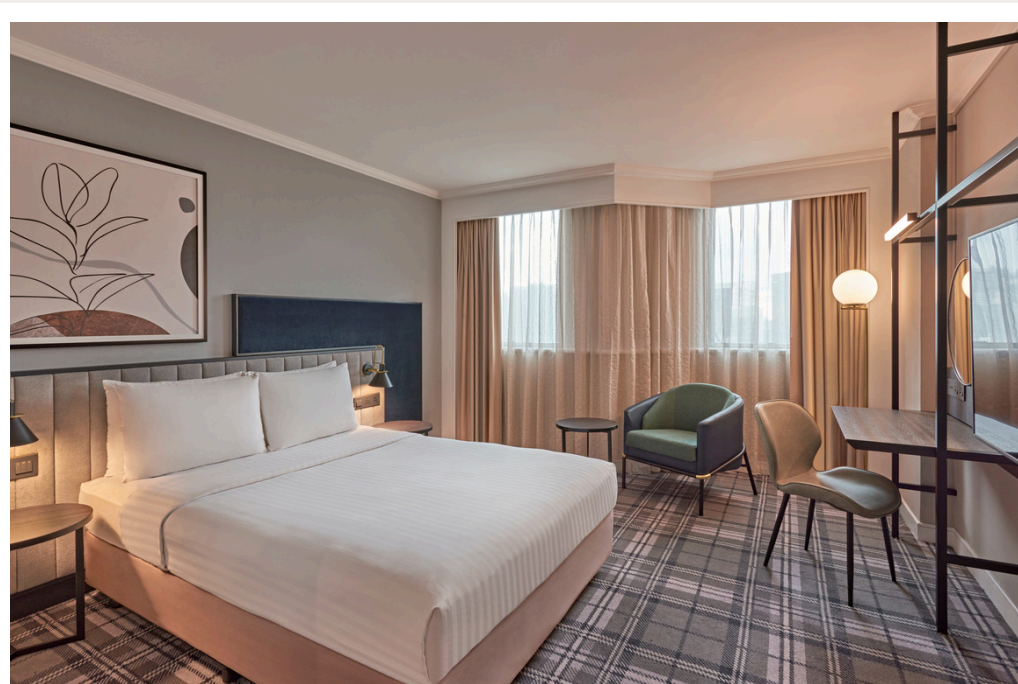

Exclusive for MOE Employees

Map is for illustration purpose only and is not to scale.

Deluxe Room $288 NETT per night

Stay Inclusions for Two:

- Buffet breakfast with Grab & Go option [7am to 10.30am]
- Unlimited Wi-Fi access
- Complimentary parking