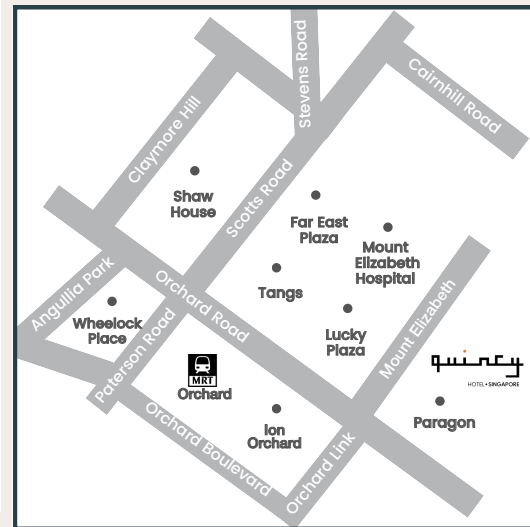

Exclusive for MOE Employees

Map is for illustration purpose only and is not to scale.

DELUXE ROOM

\$312 NETT per night

Stay Inclusions for Two:

- Daily set breakfast [7am to 3pm]
- 24-hour lounge access with light refreshments
- Unlimited Wi-Fi access