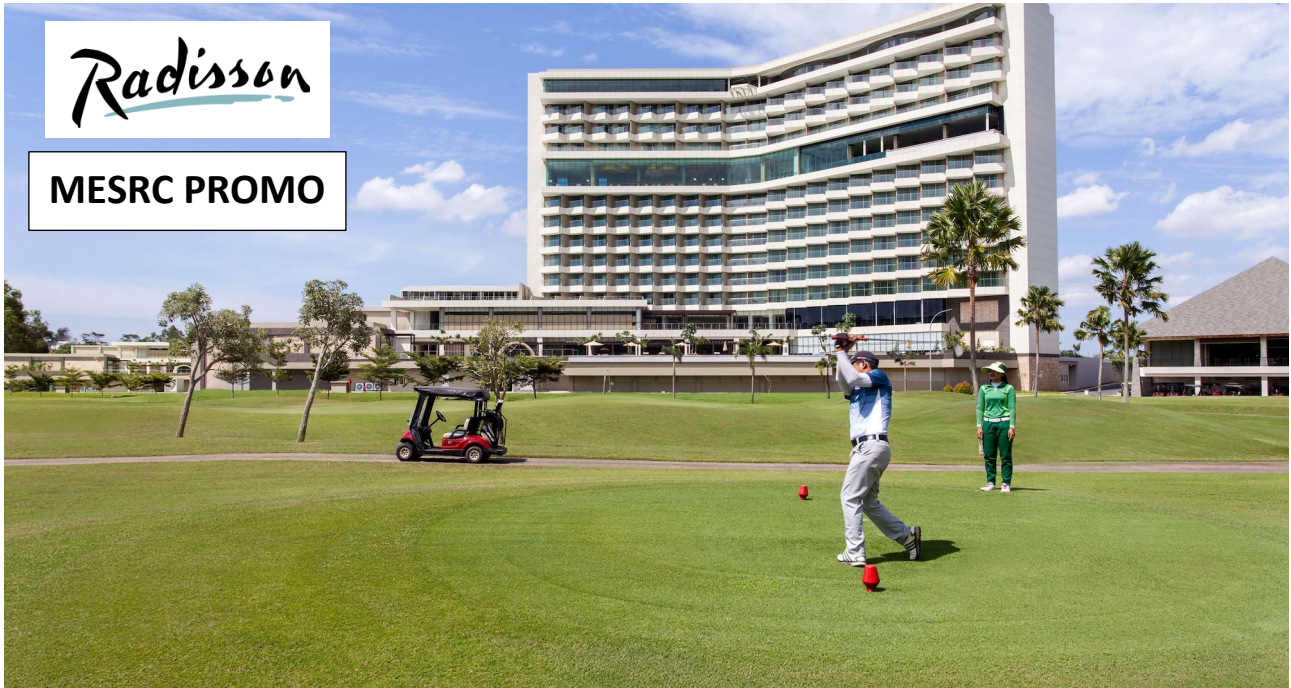

# Radisson Golf & Convention Center Batam

**Radisson**

**MESRC PROMO**

**VALIDITY : 01 OCTOBER TO 31 DECEMBER, 2022**

ROOM TYPE Valid for Weekdays/Weekends	SINGLE	TWIN OR TRIPLE	CHILD WITH BED	CHILD NO BED
<b>SUPERIOR ROOM</b> (30 sqm/ City view)	S\$ 215 net	S\$ 145 net	S\$ 140 net	S\$ 90 net
<b>EXTENSION NIGHT</b> SUPERIOR ROOM w/Breakfast	S\$ 135 net	S\$ 70 net	S\$ 65 net	S\$ 15 net