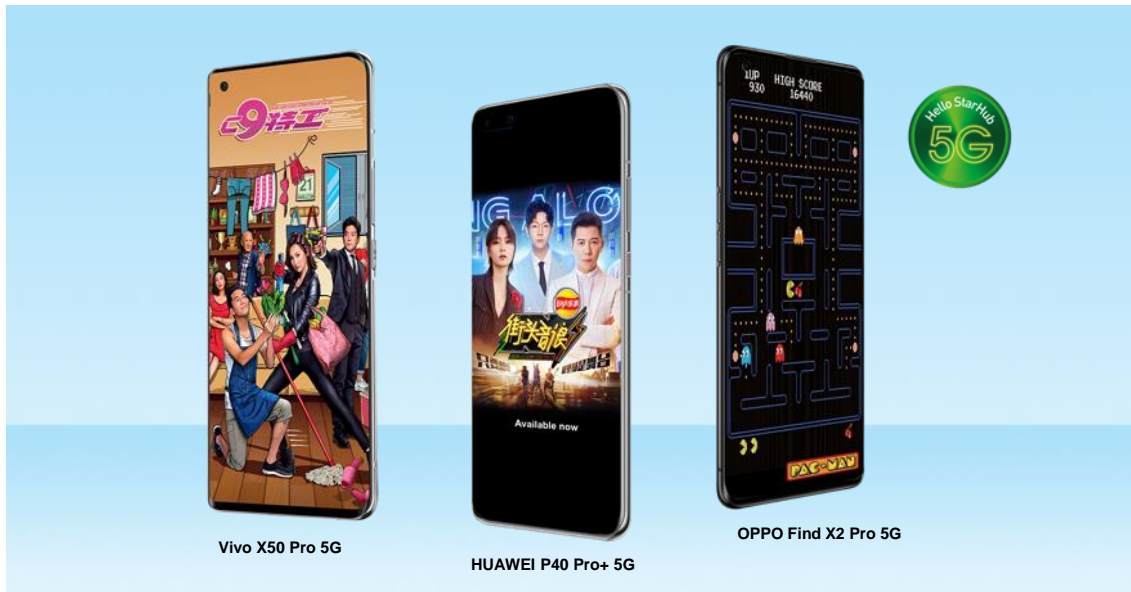

Get 5G devices from just $11 with FREE entertainment

Vivo X50 Pro 5G

HUAWEI P40 Pro+ 5G

OPPO Find X2 Pro 5G

Sign up with any Mobile+ and enjoy:

CIS Exclusive:
Extra $100 OFF
Galaxy Note20 series
and S20 FE 5G

FREE 12-month
StarHub TV+

FREE 1-month
Antstream

Extra $200 OFF
when you switch to
StarHub